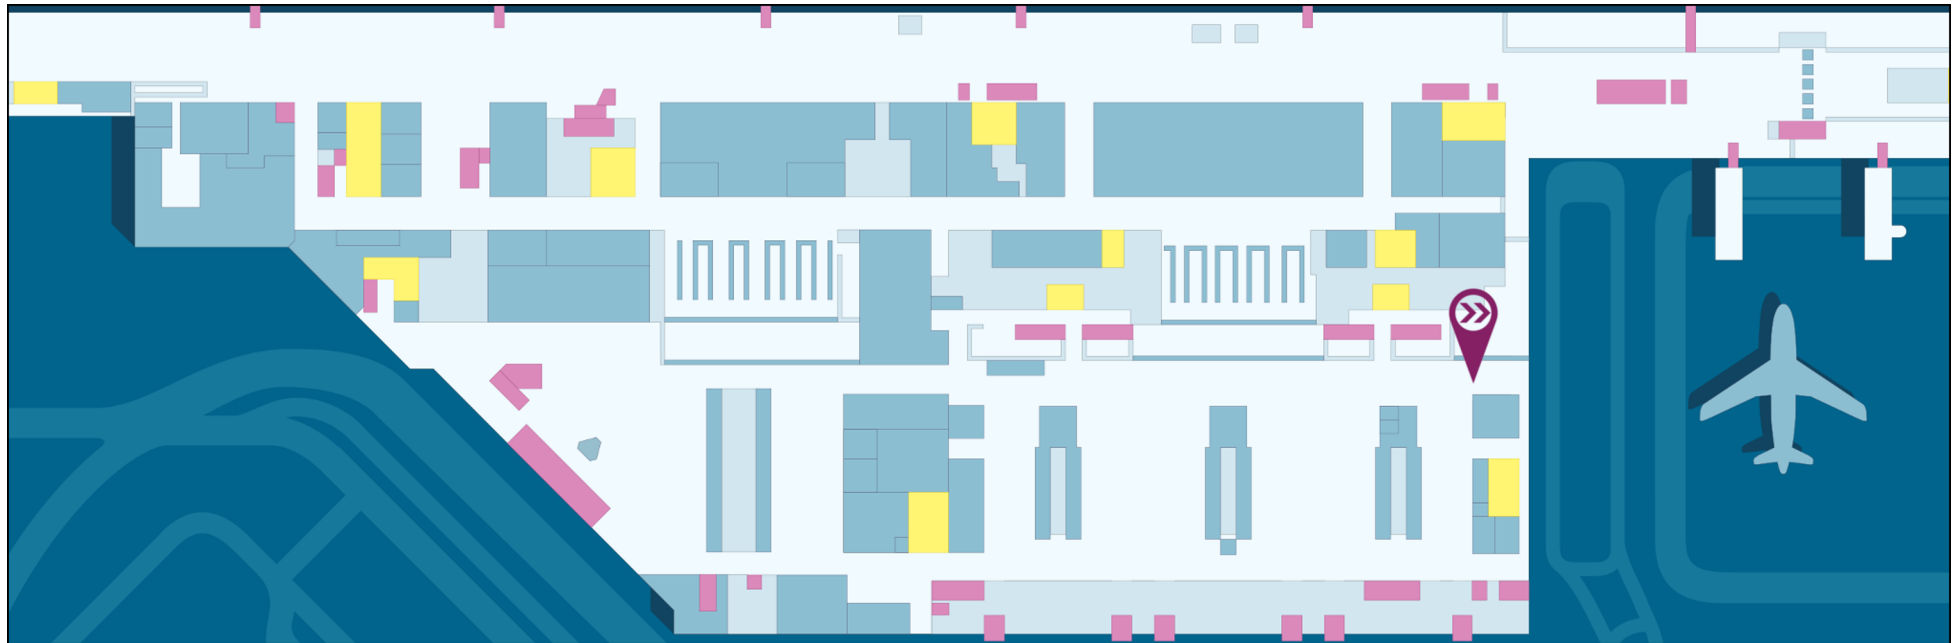

DEPARTURE HALL

 - location of FAST TRACK checkpoint